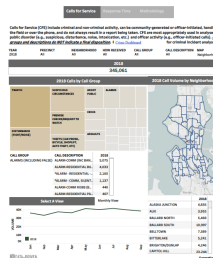

seattle.gov/police/information-and-data/calls-for-service-dashboard
Response time dashboard