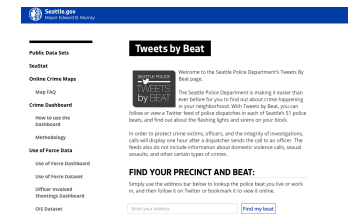

## SPD also has many online tools and information that you can use:

[seattle.gov/police](http://seattle.gov/police)  
Main SPD website with any resources and online services

[facebook.com/SeattlePolice](https://facebook.com/SeattlePolice)  
SPD's Facebook page is where we share community events, information and news stories about SPD

[seattle.gov/police/crime/onlinecrimemaps.htm](http://seattle.gov/police/crime/onlinecrimemaps.htm)  
Maps of CAD calls and police reports

[seattle.gov/police/information-and-data/tweets-by-beat](http://seattle.gov/police/information-and-data/tweets-by-beat)  
"Tweets-by-Beat" where you can sign up for crime reports on your beat