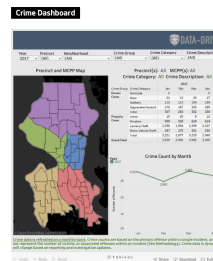

seattle.gov/police/information-and-data/crime-dashboard
Interactive crime map